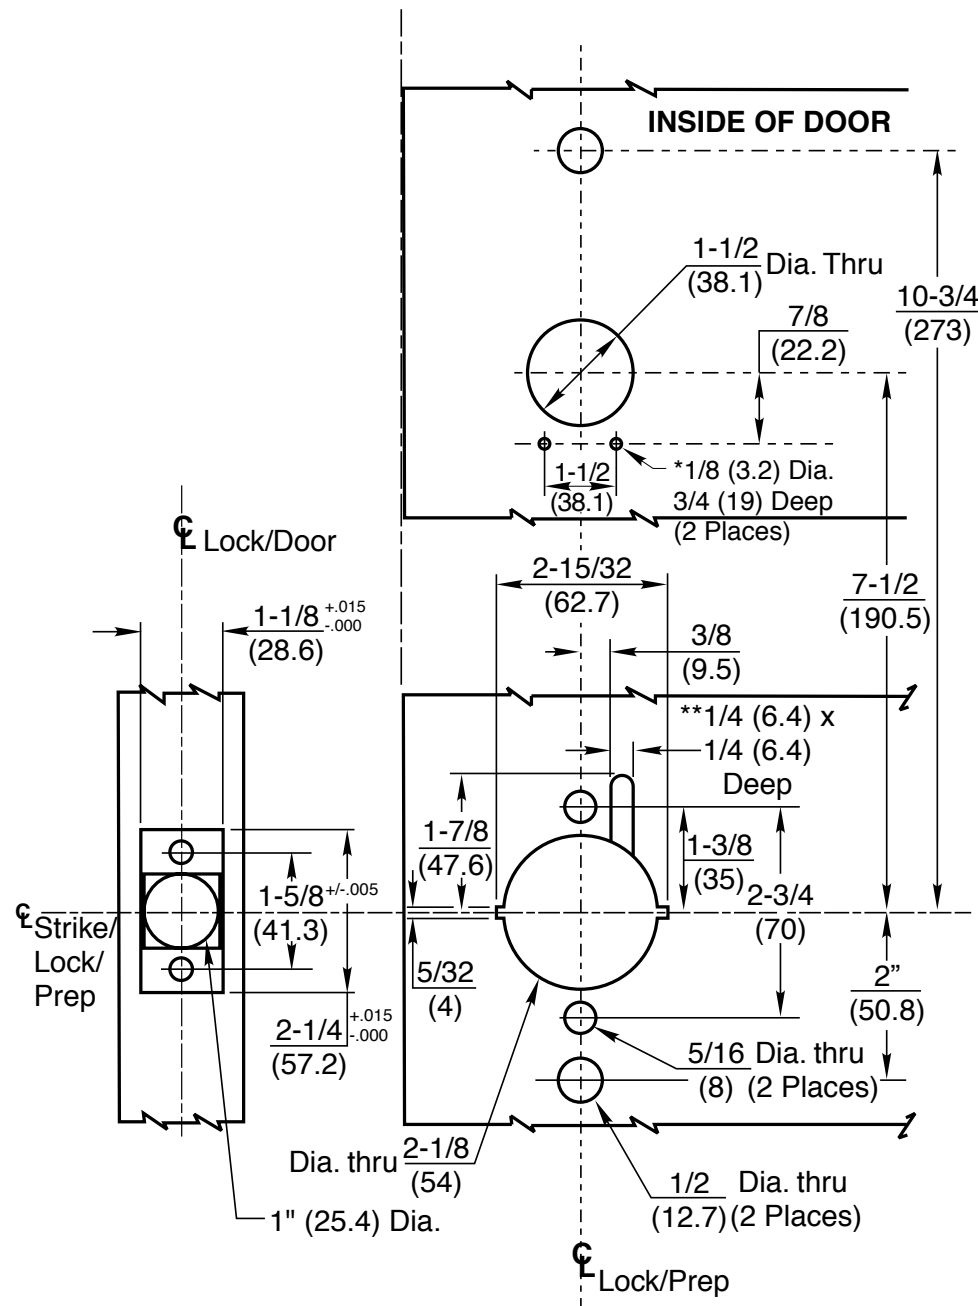

## Item: IN340-PRO

**REFERENCE ONLY, NOT TO SCALE**

This product is based on the depicted illustration. Pro-Lok installation tools are only "aids" for a more professional job. The actual templates received may look different in appearance because they may be designed to accommodate specific hardware features, not limited to handedness, door material, etc. Work should be done in a clean environment. Follow all recommended safety precautions outlined by the manufacturer of the tools used (not limited to: drill motor, drill bits, routers, etc) and manufacturer's hardware.

Prior to use, ALWAYS match the paper template provided by the manufacturer with your hardware to the PRO-LOK installation template. This will insure that the template is accurate and up-to-date to the hardware to be installed.