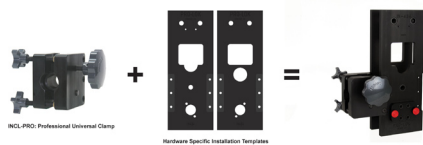

## Item: IN340-PRO

**REFERENCE ONLY, NOT TO SCALE**

This product is based on the depicted illustration. Pro-Lok installation tools are only "aids" for a more professional job. The actual templates received may look different in appearance because they may be designed to accommodate specific hardware features, not limited to handedness, door material, etc. Work should be done in a clean environment. Follow all recommended safety precautions outlined by the manufacturer of the tools used (not limited to: drill motor, drill bits, routers, etc) and manufacturer's hardware.