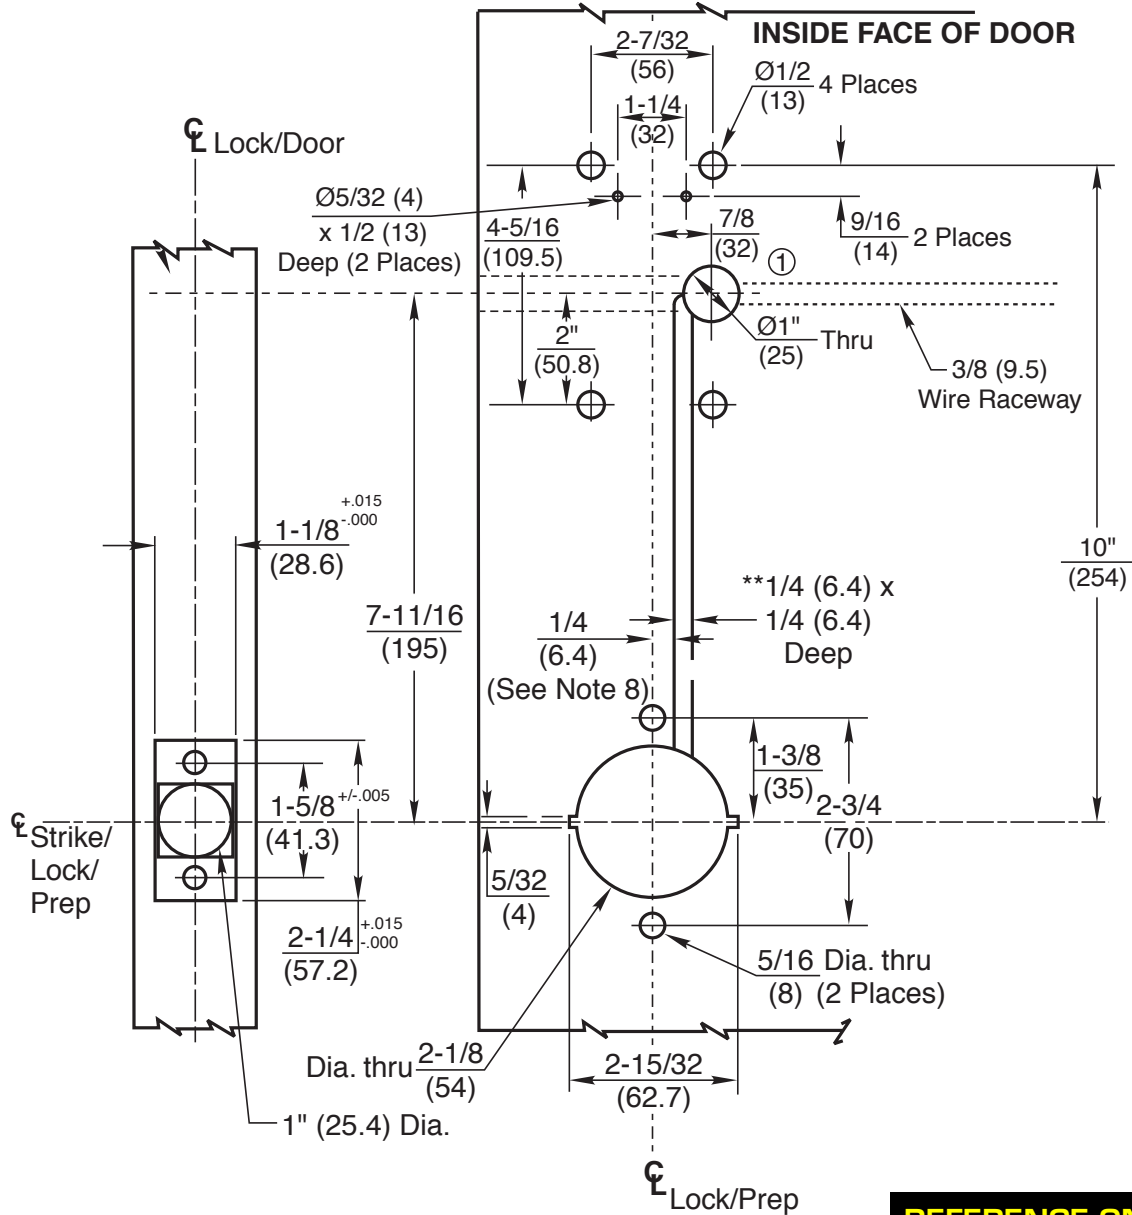

# PRO-LOK®

655 North Hariton Street • Orange, CA • 92868  
866.679.1366 / PRO-LOK.COM

Item:  
**IN331-PRO**

Item	Description
INCL-PRO	Professional Series Universal Clamp

**REFERENCE ONLY, NOT TO SCALE**

This product is based on the depicted illustration. Pro-Lok installation tools are only "aids" for a more professional job. The actual templates received may look different in appearance because they may be designed to accommodate specific hardware features, not limited to handedness, door material, etc. Work should be done in a clean environment. Follow all recommended safety precautions outlined by the manufacturer of the tools used (not limited to: drill motor, drill bits, routers, etc) and manufacturer's hardware.

Prior to use, ALWAYS match the paper template provided by the manufacturer with your hardware to the PRO-LOK installation template. This will insure that the template is accurate and up-to-date to the hardware to be installed.

Many cutouts are oversized to accommodate the different tolerances between bit manufacturers and some cutouts are designed to be used with router collars.