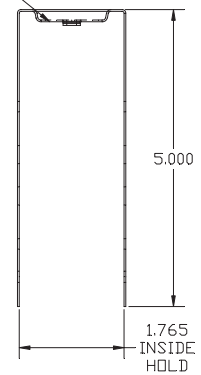

EMBOSS AS SHOWN
EMBOSS TOOL

PRO-LOK®

655 North Hariton Street • Orange, CA • 92868
714.633.0681 / PRO-LOK.COM

Item: **EWP-542**