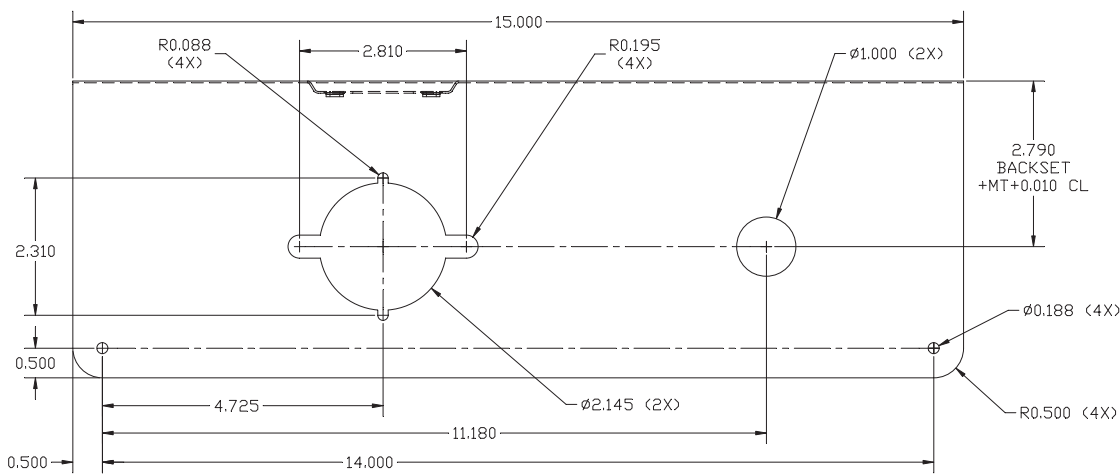

EMBOSS AS SHOWN
EMBOSS TOOL

PRO-LOK®

655 North Hariton Street • Orange, CA • 92868
714.633.0681 / PRO-LOK.COM

Item: **EWP-542**