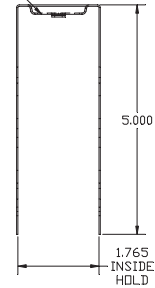

EMBOSS AS SHOWN
EMBOSS TOOL

PRO-LOK®

655 North Hariton Street • Orange, CA • 92868
714.633.0681 / PRO-LOK.COM

Item: **EWP-500**