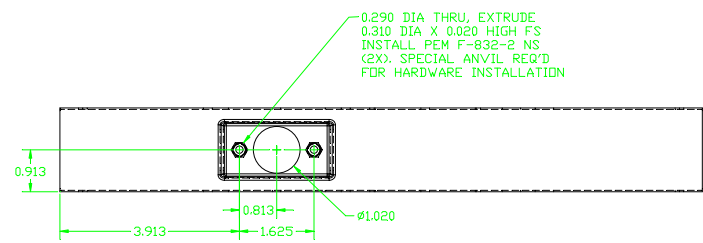

D C B A

EMBOSS AS SHOWN
EMBOSS TDDL

PRO-LOK[®]

655 North Hariton Street • Orange, CA • 92868
714.633.0681 / PRO-LOK.COM

Item: **EWP-300**

D C B A