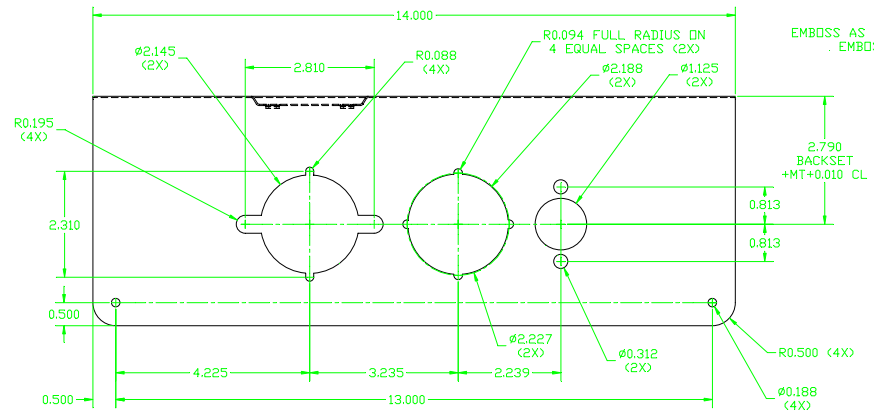

D C B A

EMBOSS AS SHOWN
EMBOSS TDDL

PRO-LOK[®]

655 North Hariton Street • Orange, CA • 92868
714.633.0681 / PRO-LOK.COM

Item: **EWP-300**

D C B A