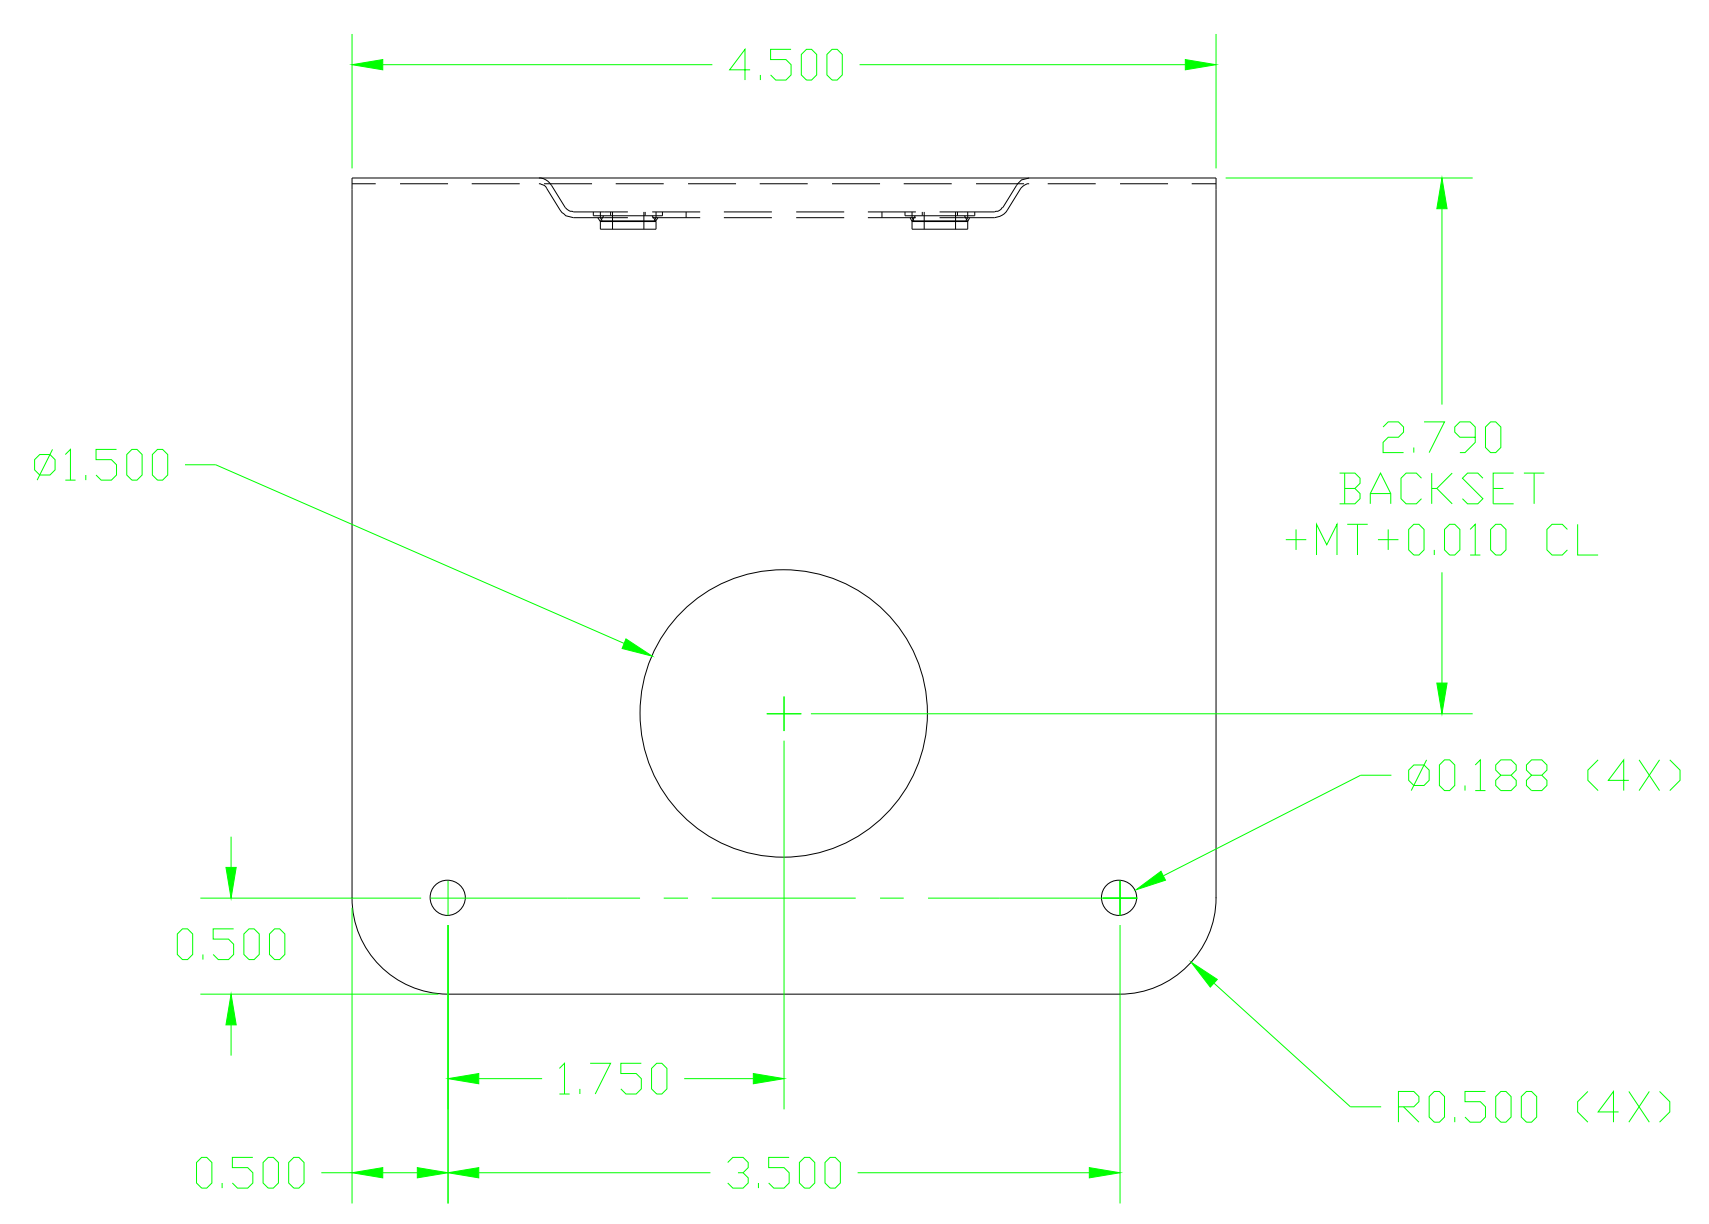

D C B A

4

4

3

3

EMBOSS AS SHOWN
EMBOSS TOOL

2

2

1

1

PRO-LOK[®]
655 North Hariton Street • Orange, CA • 92868
714.633.0681 / PRO-LOK.COM

Item: **EWP-110**

D C B A