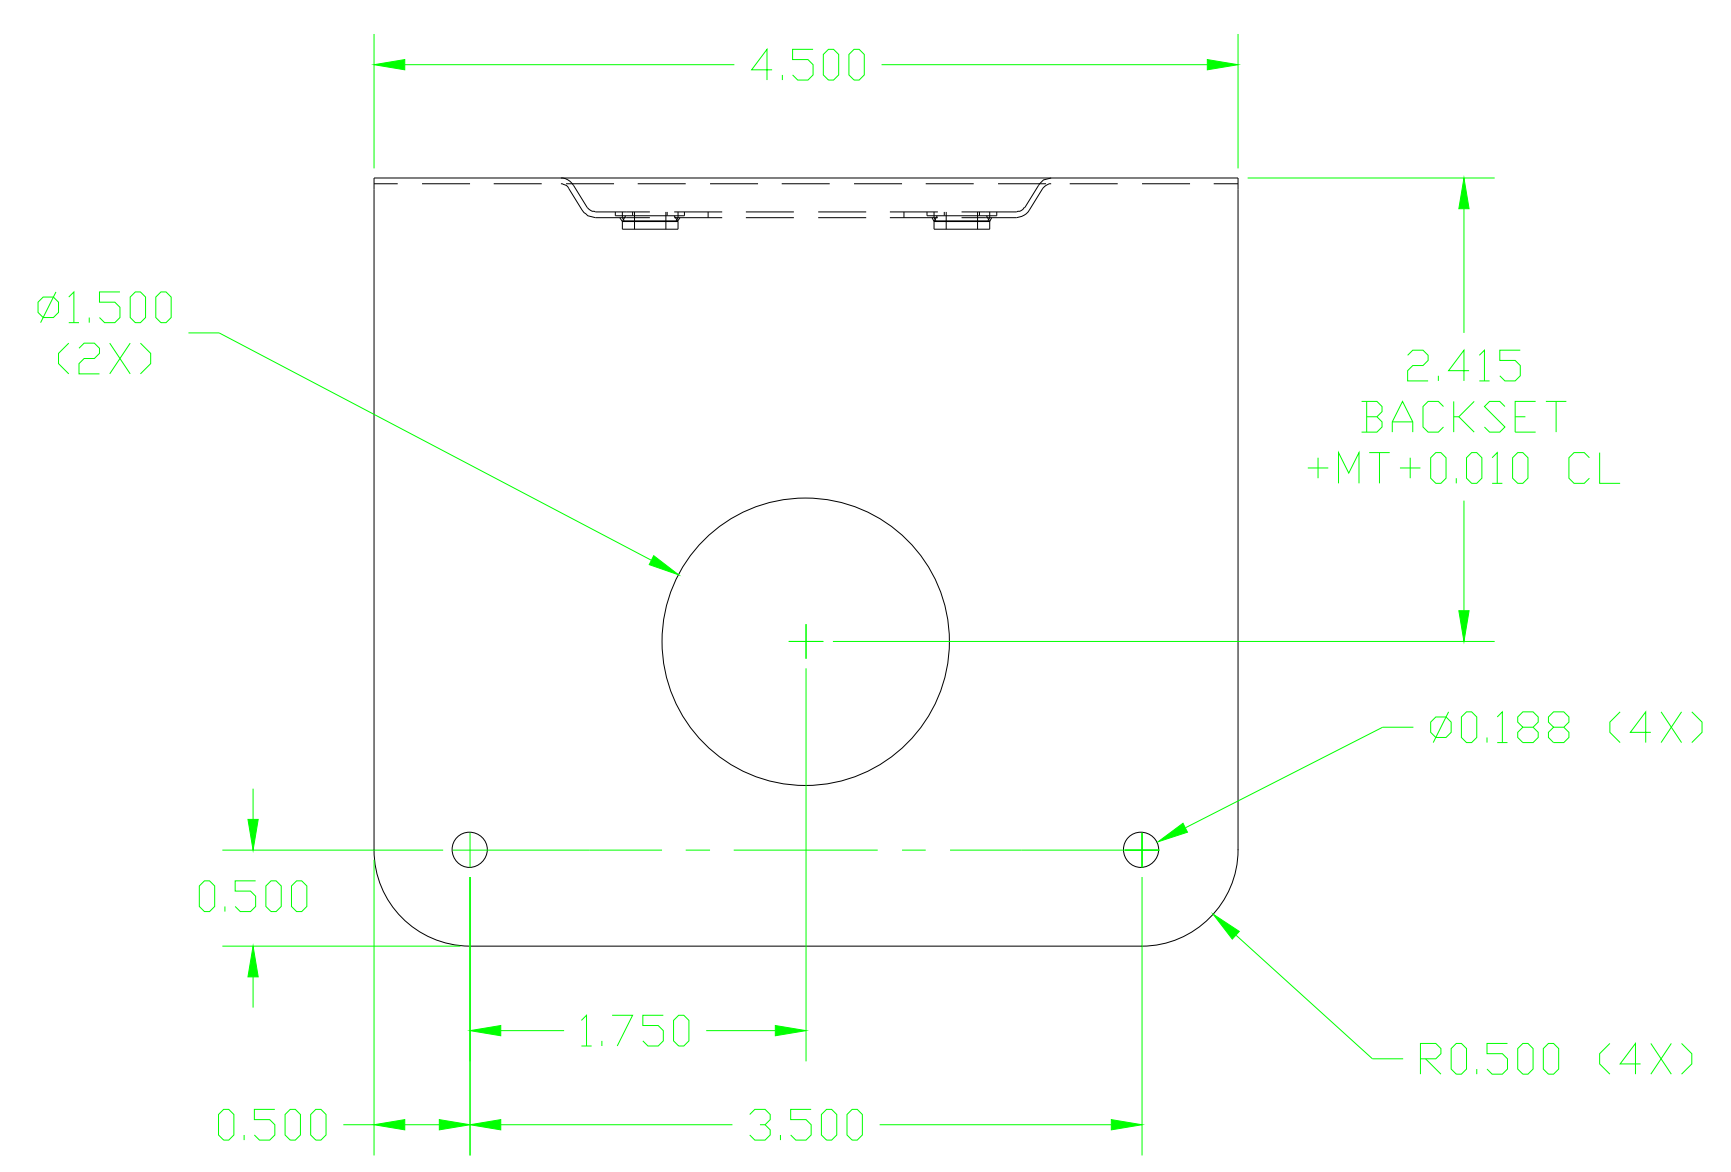

D C B A

4

4

3

3

EMBOSS AS SHOWN
EMBOSS TOOL

PVC
OUTSIDE
SURFACE

GRAIN
DIRECTION

2

2

1

1

PRO-LOK[®]
655 North Hariton Street • Orange, CA • 92868
714.633.0681 / PRO-LOK.COM

Item: **EWP-100**

D C B A